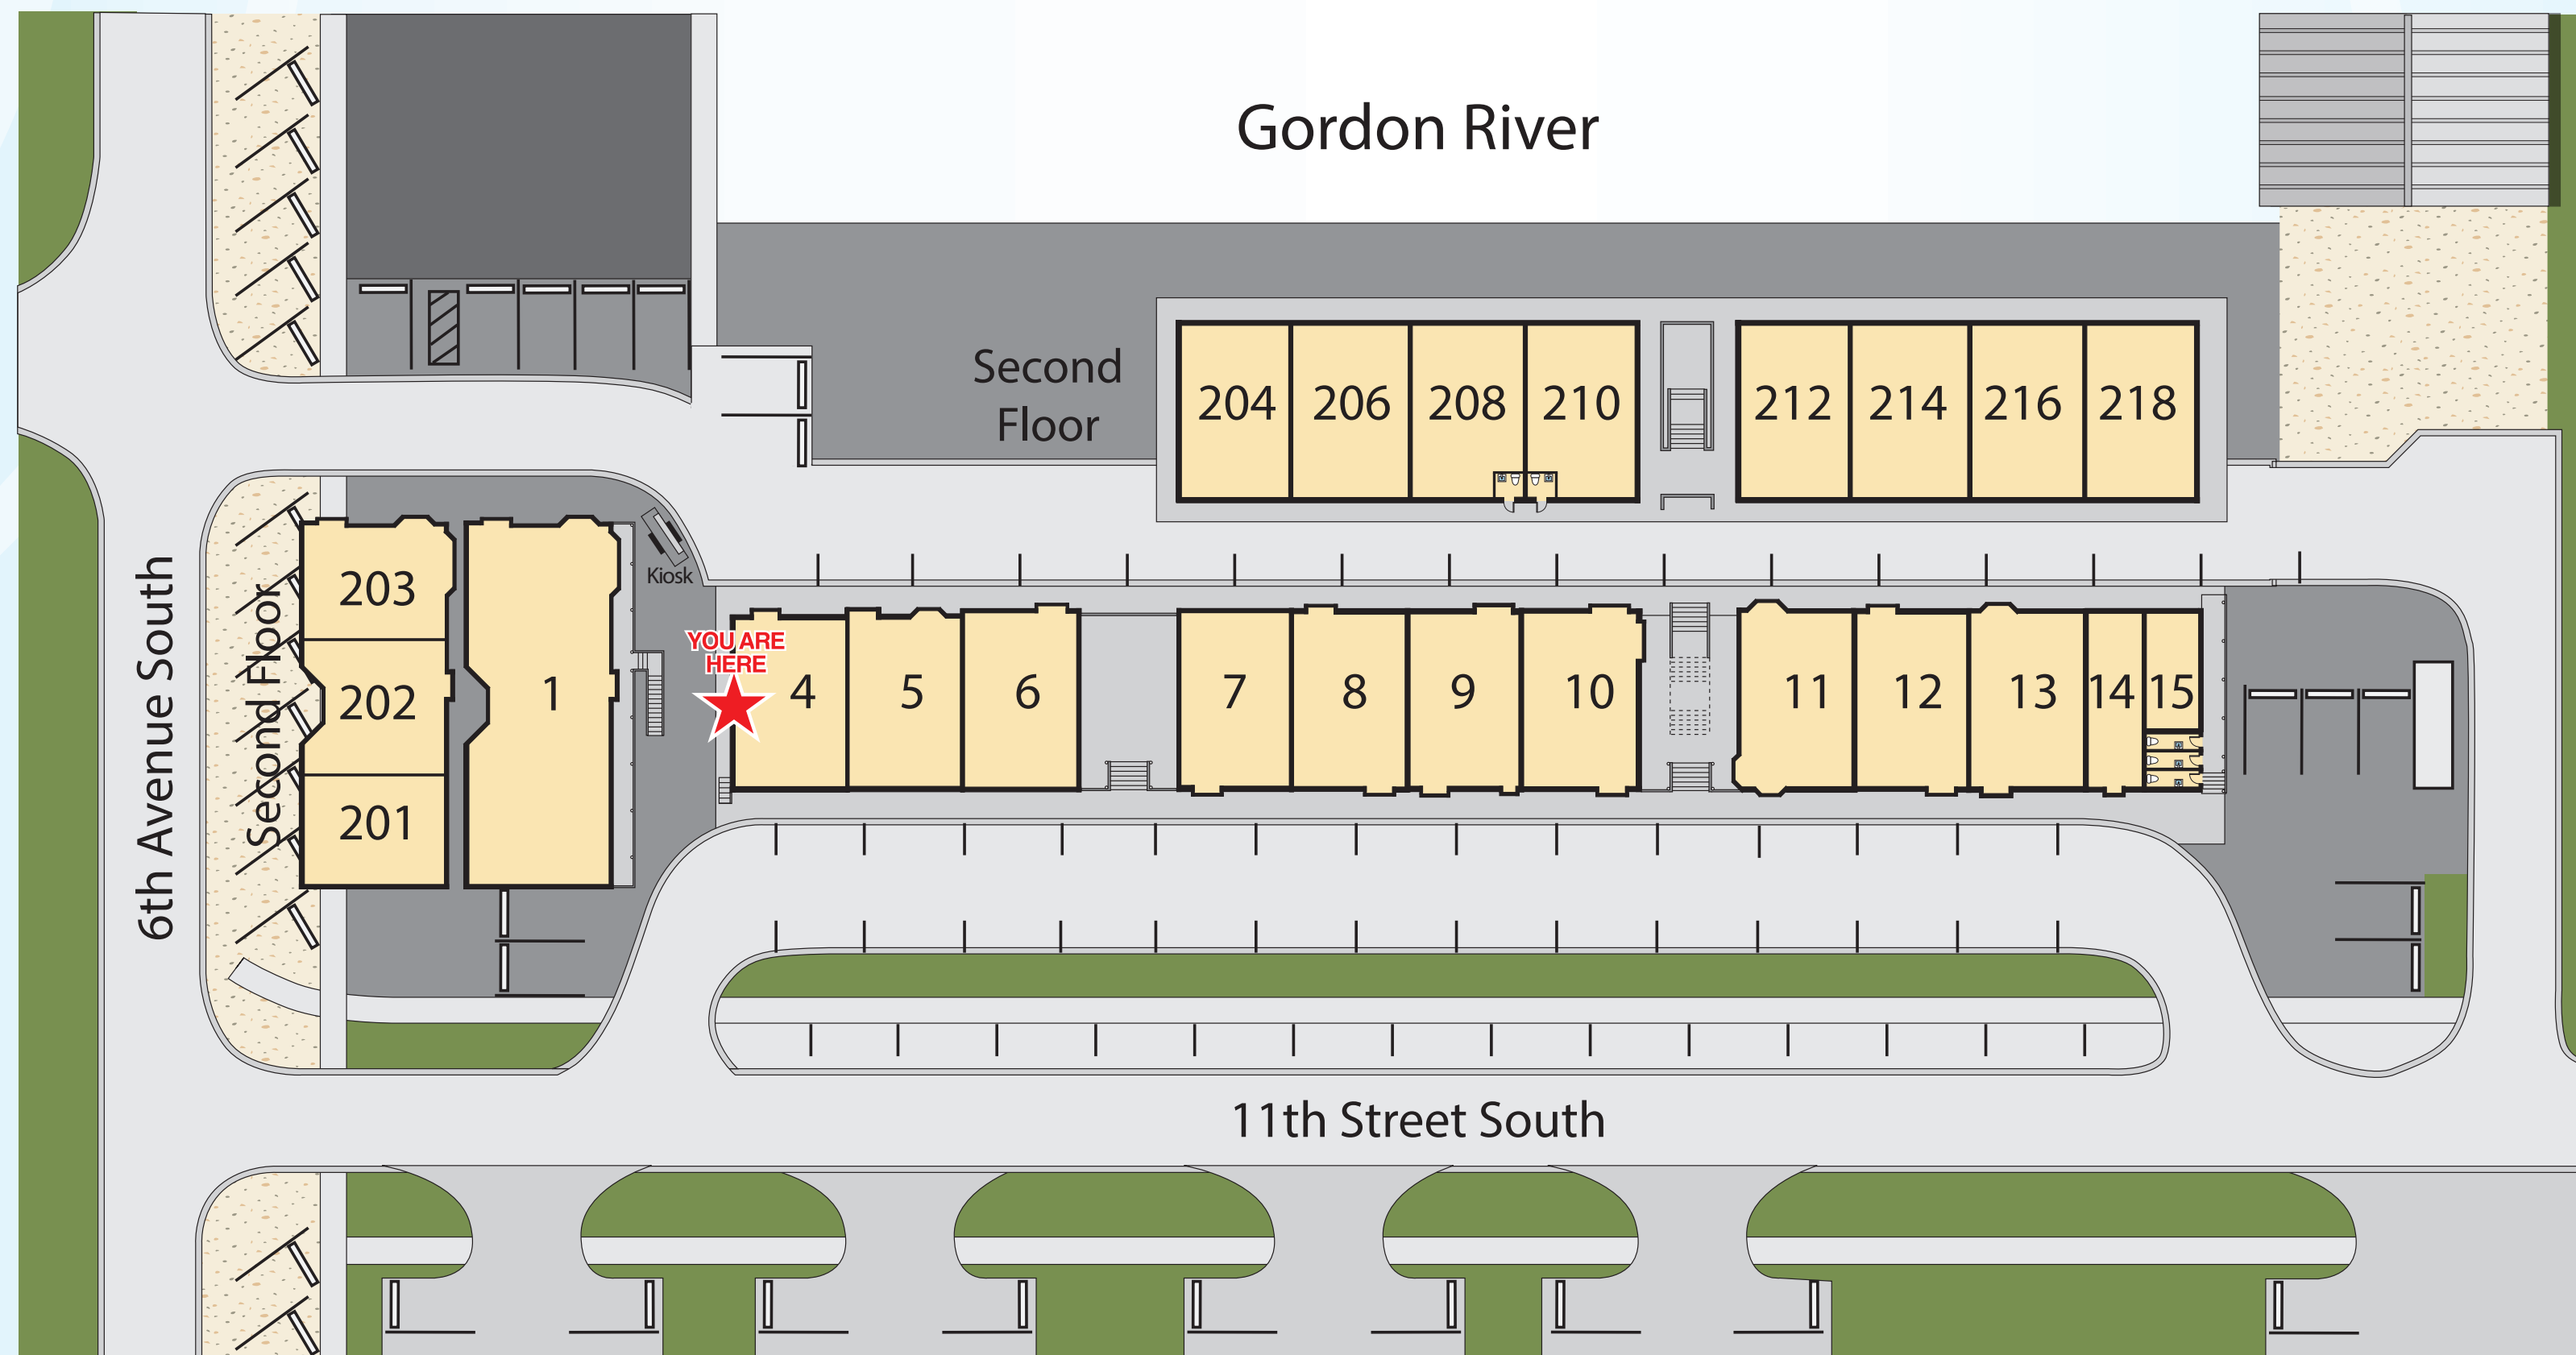

Welcome  
**SHOPPES AT DOCKSIDE**  
 SHOPPING & DINING

1100 6th Ave S  
 Naples FL 34102  
 Artist's Conception

1 Mino Italian Ristorante	8	13 Fun in the Sun	202 Private Residence	210 Yesi Rose Fashion
4 R Council Boutique	9	14 The Bowl Bazaar	203 Private Residence	212
5 Passionfruit Art Gallery	10 The Quarterdeck	15 Corner Store Downtown	204	214 Novic Investments LLC
6 Sea Monkey Tavern & Grill	11 Sandra's Sweet and Savory	<b>Second Floor</b>		216
7 Sea Monkey Tavern & Grill	12 Souza Paixao Fine Jewelers	201 Savor Photography	206 Core Power Barre Naples	218 Paddle and Palm
			208 Headspace	

# SHOPPES AT DOCKSIDE

Welcome SHOPPING & DINING

N  
  
 1100 6th Ave S  
 Naples FL 34102  
 Artist's Conception

1	Mino Italian Ristorante	8		13		202		210	Yesi Rose Fashion
4	R Council Boutique	9	Fig & Basil Olive Oil Co.	14	The Bowl Bazaar	203		212	The Gritty Kitty
5	Passionfruit Art Gallery	10		15	Corner Store Downtown	204	MiNative	214	Primera Technology
6	Sea Monkey Tavern & Grill	11	Sandra's Sweet and Savory	<b>Second Floor</b>		206		216	Bright & Happy Happy Everything
7	Sea Monkey Tavern & Grill	12	Souza Paixao Fine Jewelers	201	Savor Photography	208		218	The Quarterdeck / Del's

# SHOPPPES AT DOCKSIDE

Welcome SHOPPING & DINING

N  
  
 1100 6th Ave S  
 Naples FL 34102  
 Artist's Conception

1	8	13	202	210
4	9	14	203	212
5	10	15	204	214
6	11	Second Floor	206	216
7	12	201	208	218

Welcome  
**SHOPPES AT DOCKSIDE**  
 SHOPPING & DINING